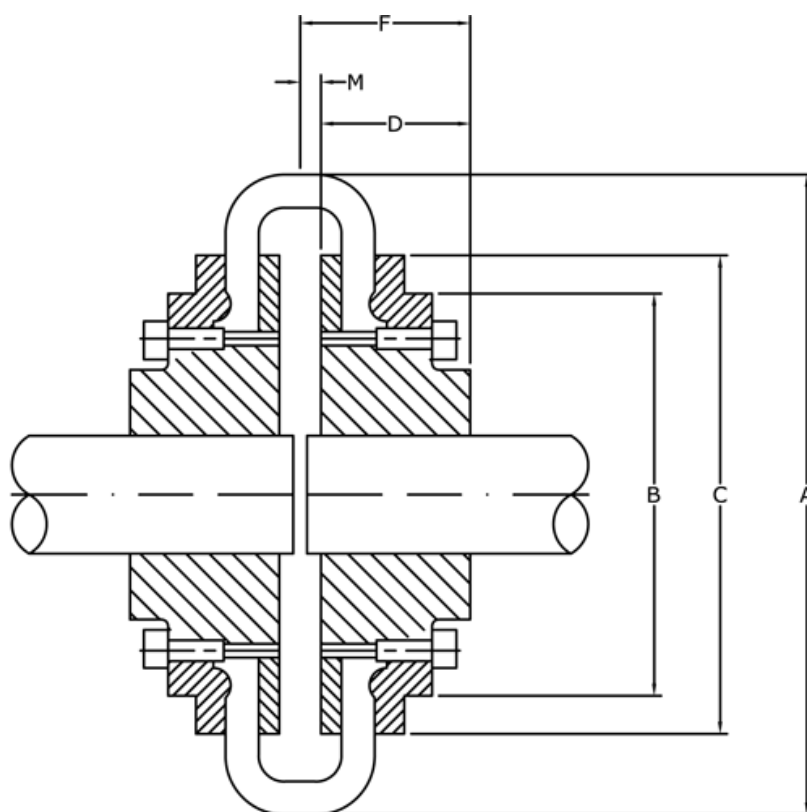

# Data Sheet

Article number: 3305160B

Description: Flange pilot bore for tire coupling size 160  
predrilled

## Measures

A	= 402
B	= 197
C	= 347
D	= 102.0
F	= 117.0
M	= 15.0
Max. bore mm	= 140
Pre-drilled	= 75

Weight (kg) = 37.6